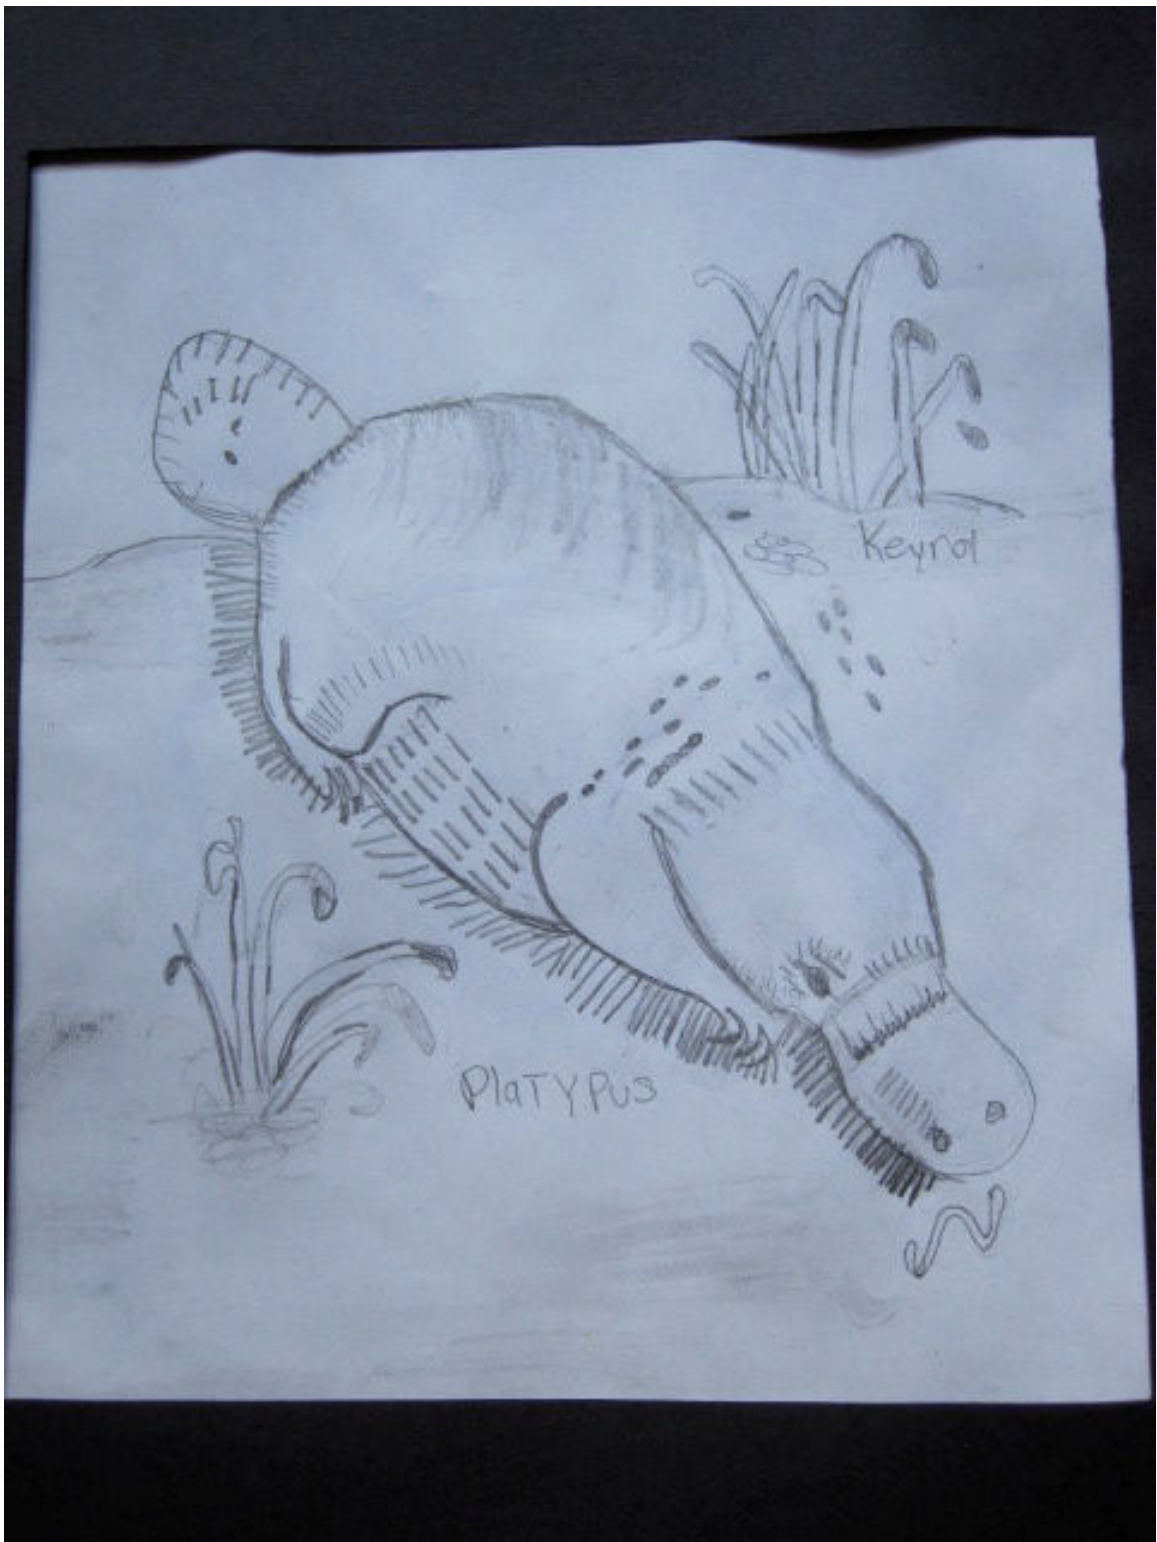

Common Name: Frilled Lizard
Scientific Name: chlamydosaurus kin
Geographic Range: Northern Australia
Description: total body measures 20 cm,
four legs, big mouth, long tail, dark
browns
Habitat: moist tropical and warm
temperature
Diet: insects, ants spiders,
Special Needs:
Interesting Facts: Not harmful or
poisonous. displays its frill to scare
enemies. can change colors.
the female lays 12 eggs
Typed by: Nalleli Ramos Rodrigues

Brian
POSSUM

Daniel

Common Name: Wallaby
Scientific Name: Onychogalea Fraemate
Geographic Range: All over Australia
Description: They look and act like a kangaroo but they are smaller. from their head to their tail is 6 meters. they have a body length of 1 meters. they have a white line down its whole body
Habitat: Rocky parts of Australia, eucalyptus forest, shrub land, and open grassy lands
Diet: grass and small plants
Special Needs: Wallaby do not drink much water
Interesting Facts:

Typed by: Mayelin Tiburcio Calderon

no me